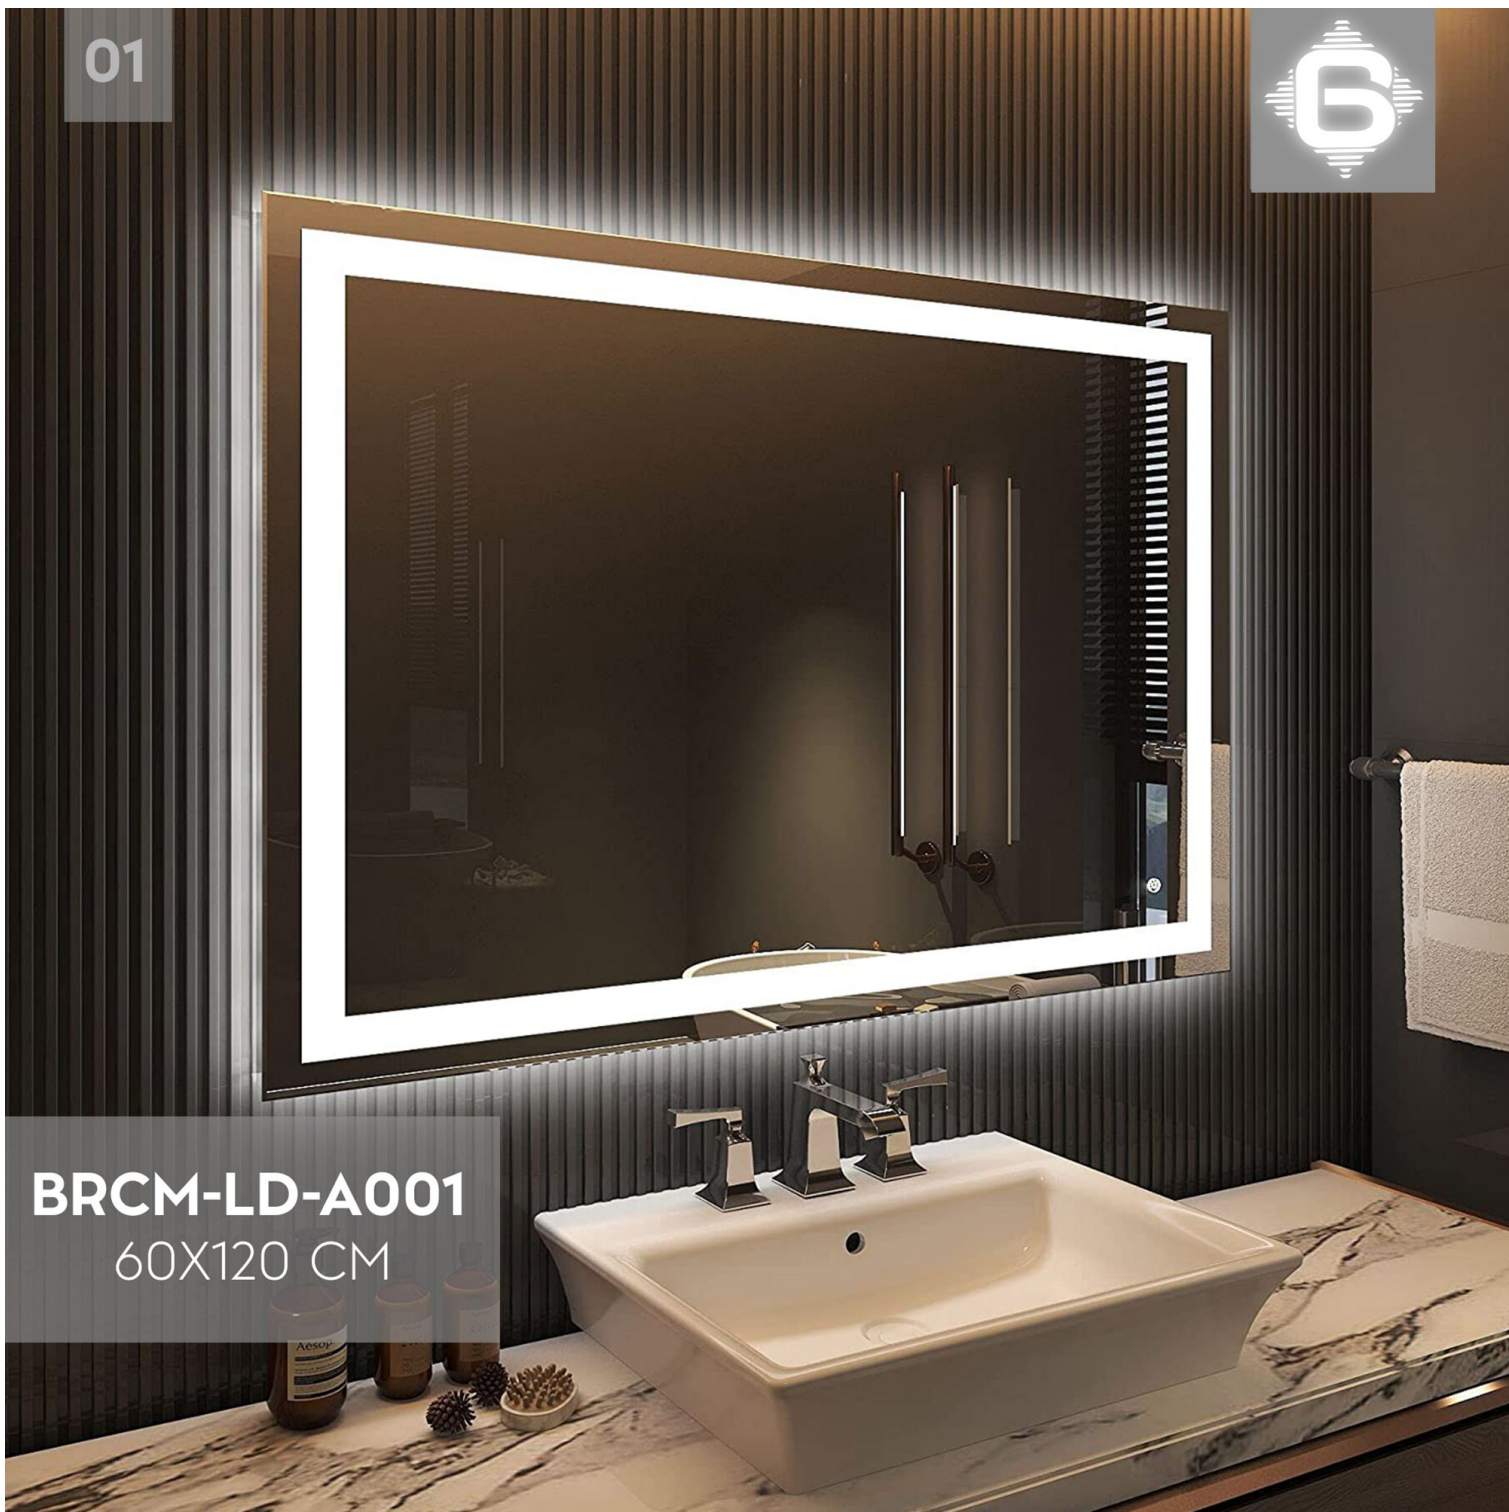

BURCAM

BURGLASS
Led Mirror Catalog

01

BRCM-LD-A001
60X120 CM

02

BRCM-LD-B002
80X80 CM

03

BRCM-LD-C003